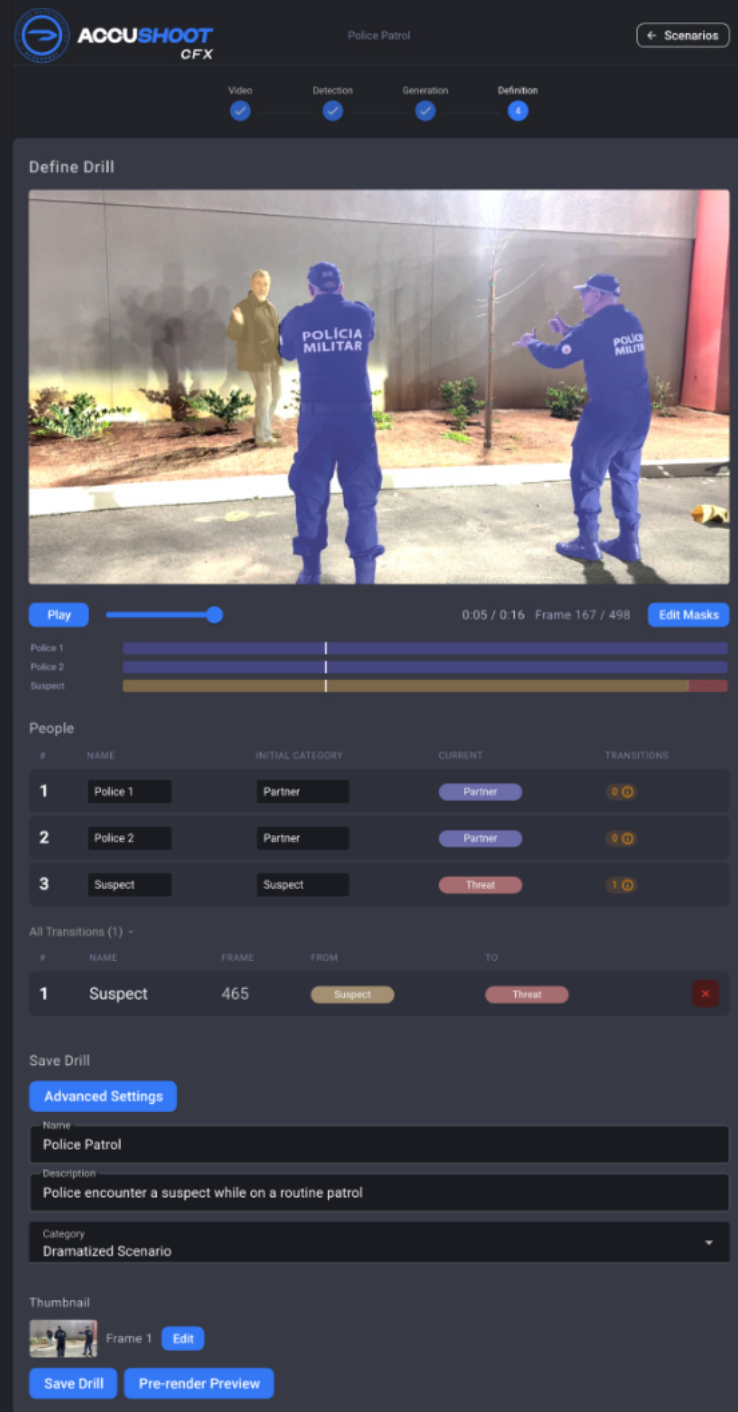

AccuShoot CFX – Custom Fire Experience

Easily Design Your Own Scenarios, Basic and Advanced Drills

CFX from AccuShoot lets **instructors, training organizations, police agencies, and military units** create their own drills and scenarios, sequence them into complete training programs, and deploy directly to the LFX family of products. Everything is built on a single, easy-to-use platform.

Four Powerful Components

1. Video-Based Scenarios

Turn real-world video into interactive training. AI tracks every person, assigns operational roles, and adjusts them dynamically – so trainees make split-second decisions in realistic, evolving encounters.

2. Custom Drills

Build target exercises from scratch. Configure up to 20 independent targets with position, movement, speed, and scoring. Preview layouts and run drills exactly as designed.

3. Sequential Drills

Combine gallery drills, custom drills, and video scenarios into structured sessions. Automate transitions to create progressive skill courses, qualification programs, or multi-phase training sequences.

4. CFX Manager

Set system-level preferences – language, time zone, units, Wi-Fi, and more – to ensure consistent operation across all locations and programs.